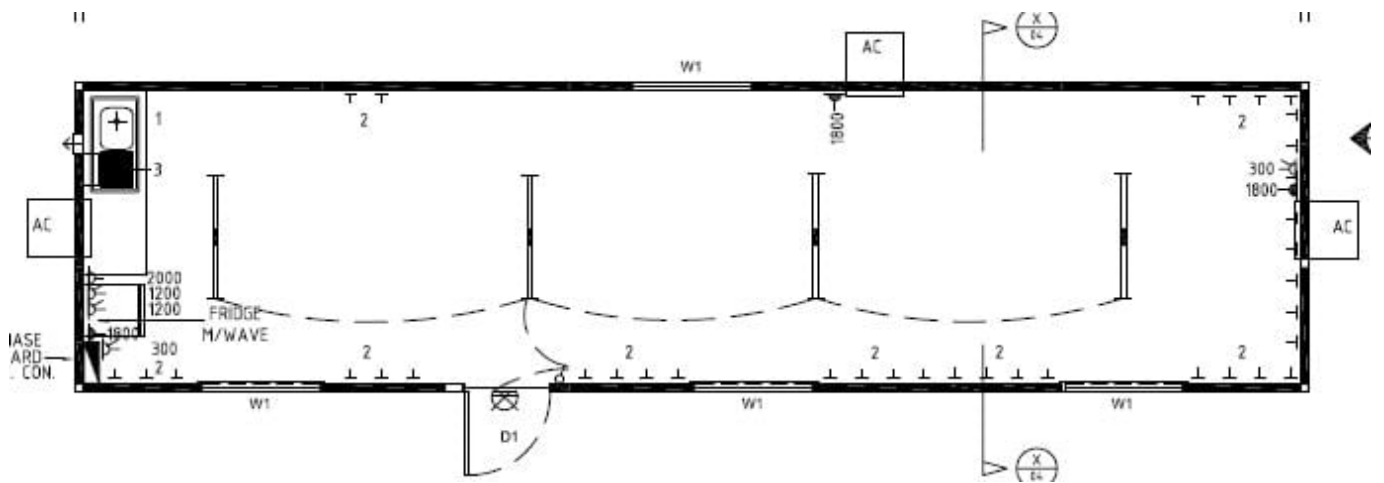

Ascention

**12x3m Lunch Room |
Crib Room**

- Chairs
- Tables
- Urn
- Microwave
- Curtains
- Fridge
- Air Conditioning
- Region D, Terrain Category 2

1300 591 670

1300 591 670
info@ascention.com.au
23 Boydell Road, Kenwick WA

FLOOR PLAN

GALLERY

1300 591 670

1300 591 670
info@ascension.com.au
23 Boydell Road, Kenwick WA